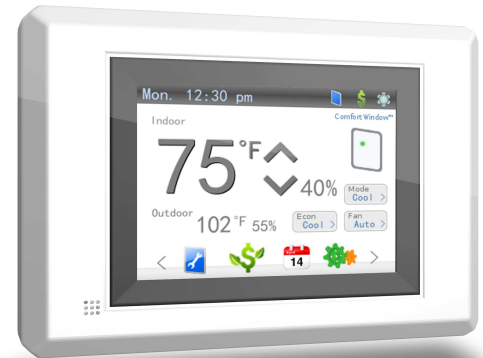

Enter a New Dimension in Comfort

Comfort Window is a revolutionary new comfort control system that combines elegance with ingenuity. Using both temperature and humidity, Comfort Window controls your comfort rather than just your temperature.

Comfort

Comfort Window has a two dimensional view of comfort that gives you a better understanding of your actual comfort. Using heat index calculations and leveling, our patent-pending technology automatically defines for you your own custom region of comfort, given your temperature and humidity settings. Comfort Window™ then controls your equipment to keep your current temperature & humidity point inside of your comfort region.

Cost

Most programmable thermostats rely solely on the program schedule to save money. Comfort Window has that, but in addition Comfort Window uncovers *Hidden Comfort Regions* – temperature & humidity combinations where the humidity is low enough where you still feel comfortable. In these regions, Comfort Window will shut your AC system off. Comfort Window also saves money through an innovative method that brings outdoor air indoors to heat or cool your home whenever possible, reducing AC run-time around 10-15%.

Convenience

Internet-connected, with a color touch-screen LCD, and with a re-imagined Program Schedule interface, Comfort Window puts your comfort at the tips of your fingers. View interesting historical temp/humidity data and pick from a number of pre-made program schedule profiles to make setup easy.