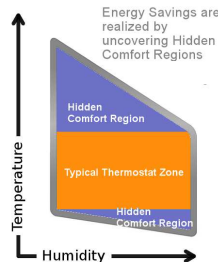

Enter a New Dimension in Comfort

Comfort Window is a revolutionary new comfort control system that combines elegance with ingenuity. Using both temperature and humidity, Comfort Window controls your comfort rather than just your temperature.

Comfort

Comfort Window has a two dimensional view of comfort that gives you a better understanding of your actual comfort. Using heat index calculations and leveling, our patent-pending technology automatically defines for you your own custom region of comfort, given your temperature and humidity settings. Comfort Window™ then controls your equipment to keep your current temperature & humidity point inside of your comfort region.

Cost

Most programmable thermostats rely solely on the program schedule to save money. Comfort Window has that, but in addition Comfort Window uncovers *Hidden Comfort Regions* – temperature & humidity combinations where the humidity is low enough where you still feel comfortable. In these regions, Comfort Window will shut your AC system off. Comfort Window also saves money through an innovative method that brings outdoor air indoors to heat or cool your home whenever possible, reducing AC run-time around 10-15%.