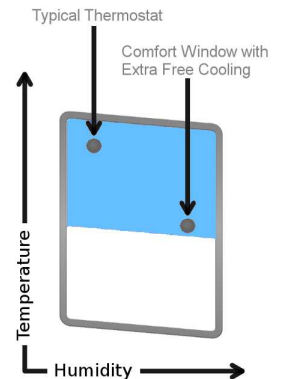

Convenience

Internet-connected, with a color touch-screen LCD, and with a re-imagined Program Schedule interface, Comfort Window puts your comfort at the tips of your fingers. View interesting historical temp/humidity data and pick from a number of pre-made program schedule profiles to make setup easy.

Other "Cool" Features

Extra Free Cooling

Using outdoor air to cool off your home whenever possible, Comfort Window takes it one step further, giving you extra comfort by cooling deeper into your Comfort Window region, for the minimal cost of running your fan.